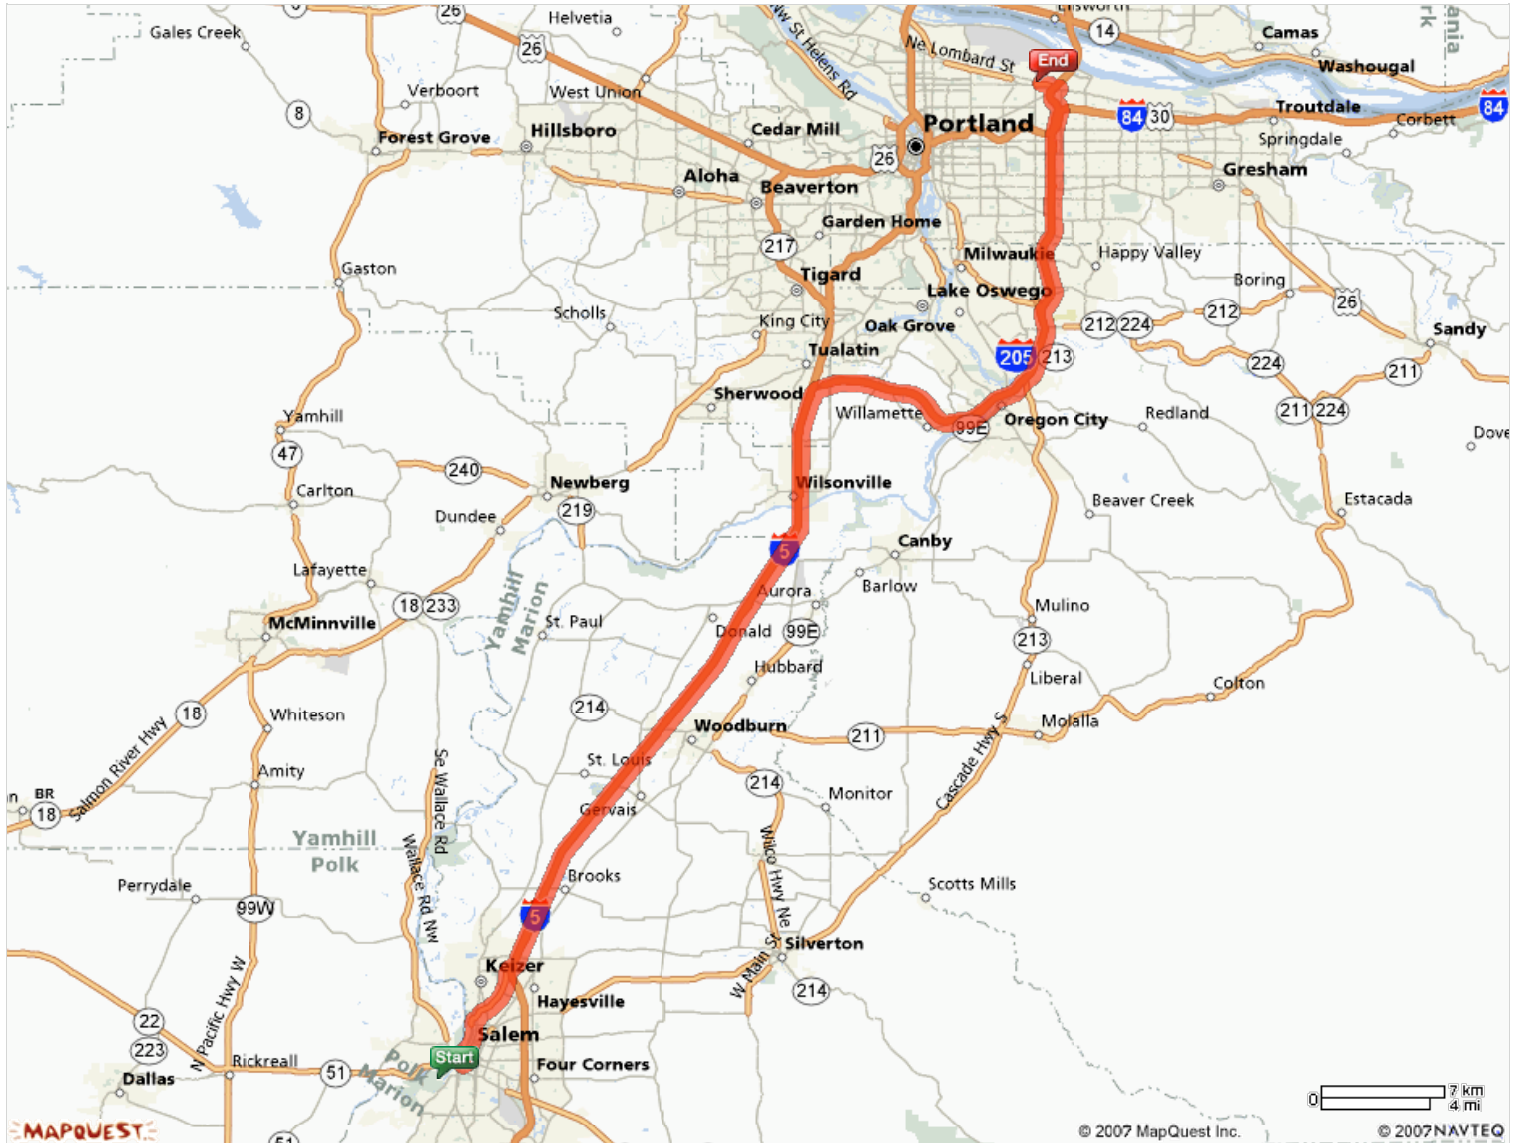

END **Holiday Inn Portland-Airport:**
503-256-5000
8439 Ne Columbia Blvd, Portland, OR
97220, US

Total Est. Time:
1 hour, 4 minutes

Total Est. Distance:
57.92 miles

Maneuvers	Distance
 1: Start out going NORTH on LIBERTY ST SE toward TRADE ST SE / OR-22 E / OR-99E BR S / SALEM HWY.	<0.1 miles
 2: Turn LEFT onto FERRY ST SE / OR-22 W / OR-99E BR N / SALEM HWY. Continue to follow OR-99E BR N / SALEM HWY.	2.1 miles
 3: Turn RIGHT onto SALEM PKWY / OR-99E BR / SALEM HWY. Continue to follow SALEM PKWY / OR-99E BR.	2.9 miles
 4: Merge onto I-5 N toward PORTLAND.	28.4 miles
 5: Merge onto I-205 N / VETERANS MEMORIAL HWY via EXIT 288 toward I-84 / THE DALLES / SEATTLE.	23.3 miles
 6: Take the COLUMBIA BLVD. / US-30 BY-PASS W exit- EXIT 23B.	0.3 miles
 7: Merge onto NE COLUMBIA BLVD / US-30 BYP.	0.1 miles
 8: Turn SLIGHT RIGHT onto NE COLUMBIA BLVD.	0.4 miles
 9: End at Holiday Inn Portland-Airport: 8439 Ne Columbia Blvd, Portland, OR 97220, US	

Total Est. Time: 1 hour, 4 minutes **Total Est. Distance:** 57.92 miles

 **Sorry!** When printing directly from the browser your map may be incorrectly cropped. To print the entire map, try clicking the **"Printer-Friendly"** link at the top of your results page.

All rights reserved. Use Subject to License/Copyright

These directions are informational only. No representation is made or warranty given as to their content, road conditions or route usability or expeditiousness. User assumes all risk of use. MapQuest and its suppliers assume no responsibility for any loss or delay resulting from such use.